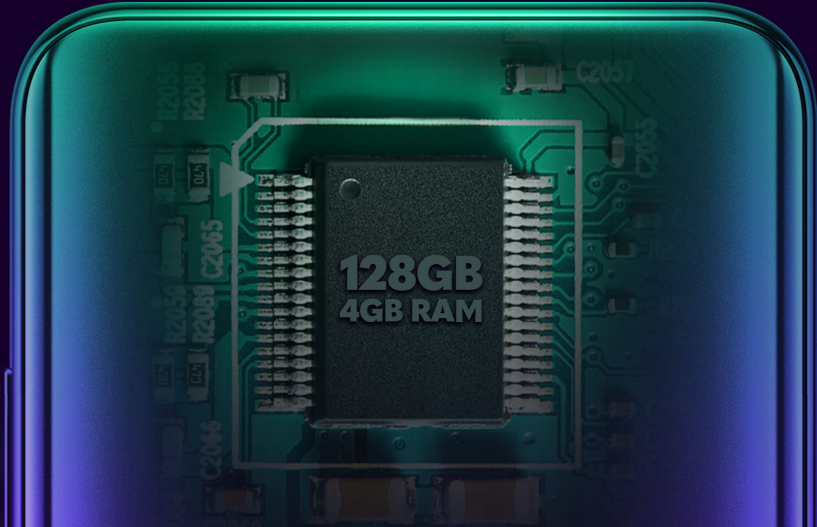

WORK HARD, PLAY HARDER

The G90 PRO works hard so you don't have to. Offering 128GB of Internal Memory and 4GB of RAM, this device was made for the ultimate gamer.

128GB INTERNAL MEMORY
4GB RAM