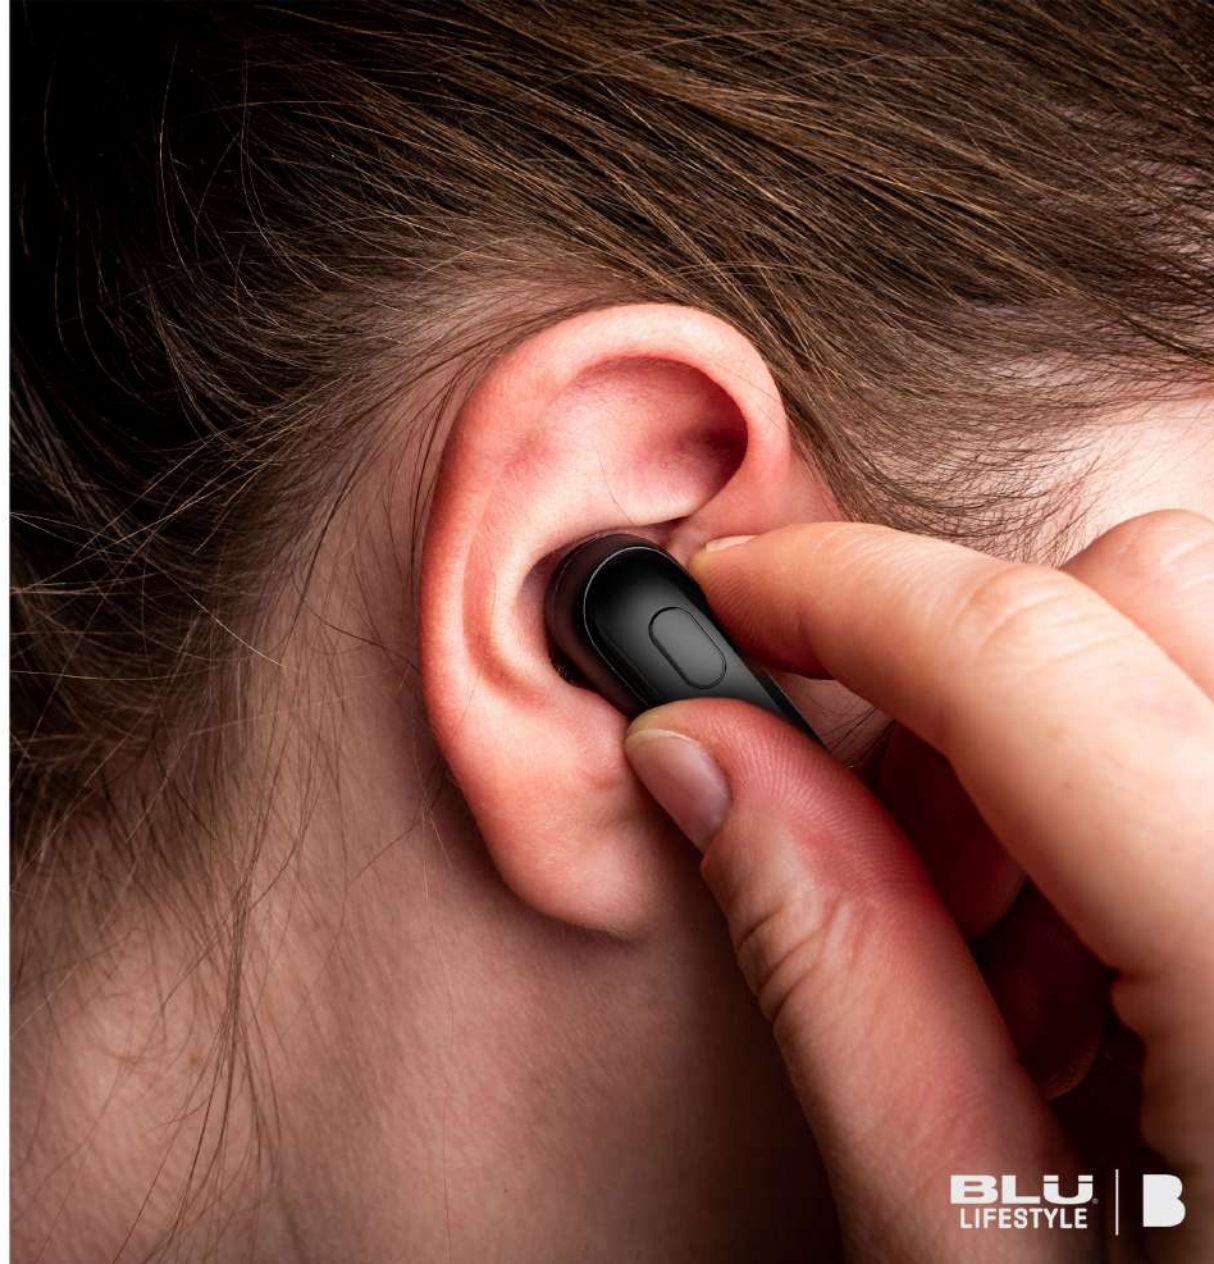

aria pod

LIFE AMPLIFIED

aria
pod
LIFE AMPLIFIED

A close-up, profile view of a woman with dark hair, smiling and touching her ear with a white earbud. She has a small hoop earring in her ear. The background is dark and out of focus.

aria
pod
LIFE AMPLIFIED

aria pod

ALWAYS ON POINT

The ARIA POD ensure audio to both ear pods for exceptional audio quality through advanced TWS Technology. Enjoy all your music without missing a beat.

aria pod

YOUR WAY ONLY

Tap to control delivers an efficient interaction and better listening experience. You can double-tap the headset to play music or receive an incoming call.

aria pod

COMFORT & SLEEK DESIGN

The elegant ARIA POD fits comfortably to your ear.
The round and compact charging box can be carried
around easily and freely.

aria pod

MADE EASY

The ARIA POD is automatically powered up by simply picking an earpiece up. The left and right earphones are connected by TWS and can also connect automatically to your device if there was a previous connection.