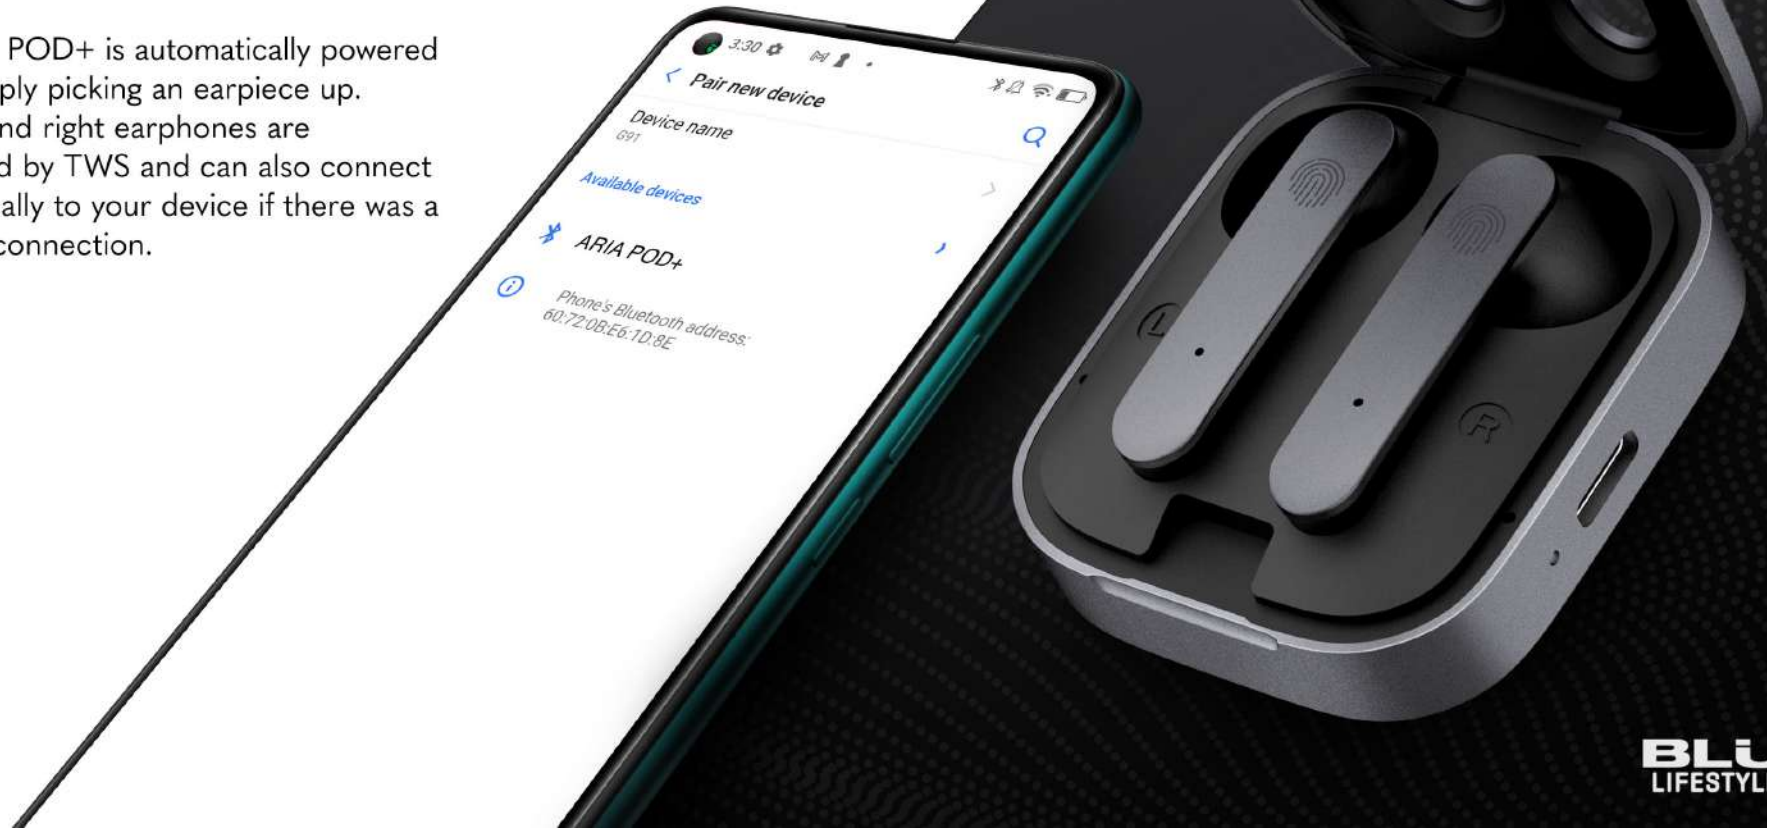

aria
pod+
FIND YOUR MELODY

A sleek, dark-colored microphone with a rounded, ergonomic design. The microphone is positioned diagonally across the frame. A subtle fingerprint icon is visible on the side of the microphone's handle. The background is a dark, gradient grey.

aria pod+

COMFORT & SLEEK DESIGN

The elegant ARIA POD+ fits comfortably to your ear. The round and compact charging box can be carried around easily and freely.

aria pod+

MADE EASY

The ARIA POD+ is automatically powered up by simply picking an earpiece up. The left and right earphones are connected by TWS and can also connect automatically to your device if there was a previous connection.

aria pod+

DYNAMIC POWER

Advanced 13mm dynamic drivers pump out robust sound that offer crystal clear treble and deep bass that will bring your audio to life.

aria pod+

CHARGE IT UP

The ARIA POD+ adopts the mainstream Type-C interface, which is thinner and smaller to achieve a greater power transmission.